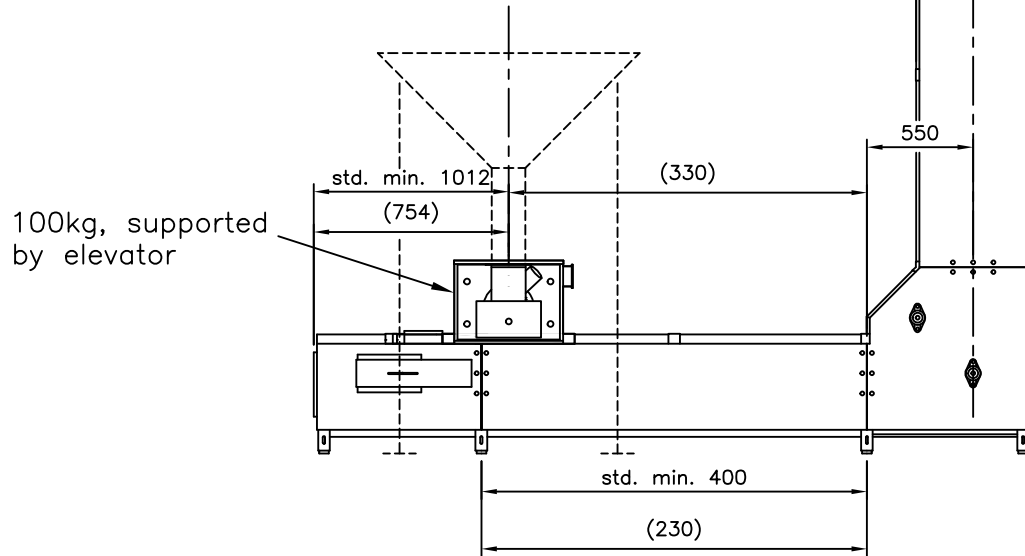

Buffer recommended 0,25m<sup>3</sup>, not included.  
(supported separately)

( ) = absolute possible minimum.

Aspiration,  $\varnothing 100$

Optional Placement

<b>Simatek</b> BULK SYSTEMS A/S Charlottevej 8, DK-4270 Hoeng. Tel.: +45 59841080 Fax: +45 59852445	DRAWN BY	TLK
	DATE	03032017
Universalelevator type 44E CBFS - "drumfeeder" Mounting dimensions	SCALE	1:20 (A2)
	CHECK BY	
	APPR. BY	
	REVISED	09032017
	DRAWING NO.	980052A
THIS DRAWING IS OUR POSSESSION AND MAY NOT BE USED WITHOUT OUR PERMISSION		