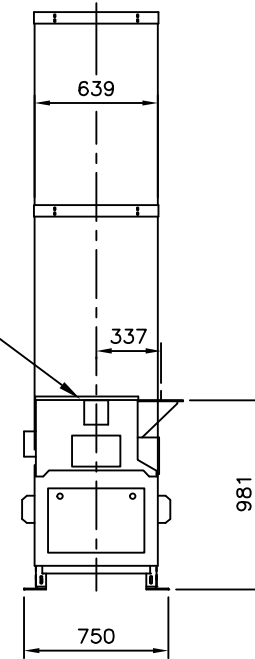

Buffer recommended 0,25m<sup>3</sup>, not included.  
(supported separately)

( ) = absolute possible minimum.

Aspiration,  $\varnothing 100$

Optional Placement

<b>Simatek</b> BULK SYSTEMS A/S Charlottevej 8, DK-4270 Hoeng. Tel.: +45 59841080 Fax: +45 59852445	DRAWN BY	TLK
	DATE	03032017
Universalelevator type 44E CBFS - "drumfeeder" Mounting dimensions	SCALE	1:20 (A2)
	CHECK BY	
	APPR. BY	
	REVISED	09032017
	DRAWING NO.	980052A
THIS DRAWING IS OUR POSSESSION AND MAY NOT BE USED WITHOUT OUR PERMISSION		