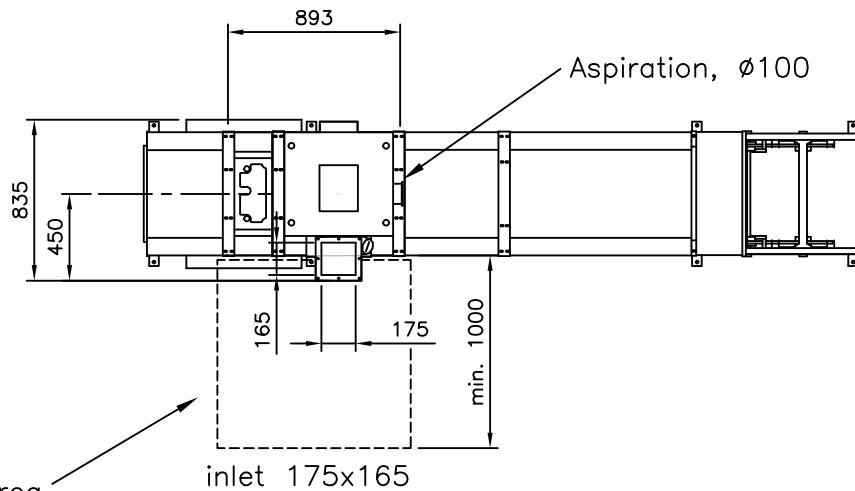

Buffer recommended 0,25m<sup>3</sup>, not included.  
(supported separately)

( ) = absolute possible minimum.

Aspiration,  $\varnothing 100$

Optional Placement

<b>Simatek</b> BULK SYSTEMS A/S Charlottevej 8, DK-4270 Hoeng. Tel.: +45 59841080 Fax: +45 59852445	DRAWN BY	TLK
	DATE	03032017
Universalelevator type 44E CBFS - "drumfeeder" Mounting dimensions	SCALE	1:20 (A2)
	CHECK BY	
	APPR. BY	
	REVISED	09032017
	DRAWING NO.	980052A
THIS DRAWING IS OUR POSSESSION AND MAY NOT BE USED WITHOUT OUR PERMISSION		