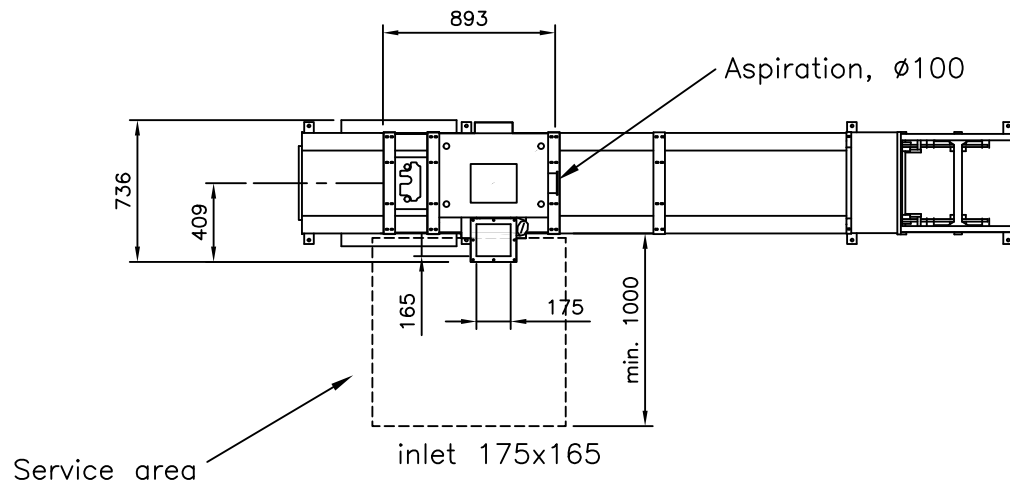

Buffer recommended 0,25m³, not included.
(supported separately)

100kg, supported
by elevator

() = absolute possible minimum.

Optional
Placement

Simatek BULK SYSTEMS A/S Charlottevej 8, DK-4270 Hoeng. Tel.: +45 59841080 Fax: +45 59852445	DRAWN BY	TLK
	DATE	30062014
Universalelevator type 33E CBFS - "drumfeeder"	SCALE	1:20 (A2)
	CHECK BY	
Mounting dimensions	APPR. BY	
	REVISED	09032017
	DRAWING NO.	980020D
THIS DRAWING IS OUR POSSESSION AND MAY NOT BE USED WITHOUT OUR PERMISSION		