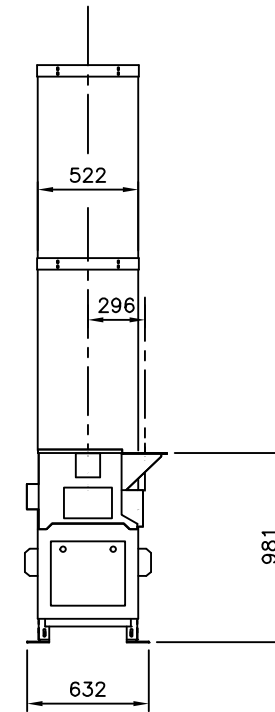

Buffer recommended 0,25m³, not included.
(supported separately)

100kg, supported
by elevator

() = absolute possible minimum.

Optional
Placement

Simatek BULK SYSTEMS A/S Charlottevej 8, DK-4270 Hoeng. Tel.: +45 59841080 Fax: +45 59852445	DRAWN BY	TLK
	DATE	30062014
Universalelevator type 33E CBFS - "drumfeeder"	SCALE	1:20 (A2)
	CHECK BY	
Mounting dimensions	APPR. BY	
	REVISED	09032017
	DRAWING NO.	980020D
THIS DRAWING IS OUR POSSESSION AND MAY NOT BE USED WITHOUT OUR PERMISSION		