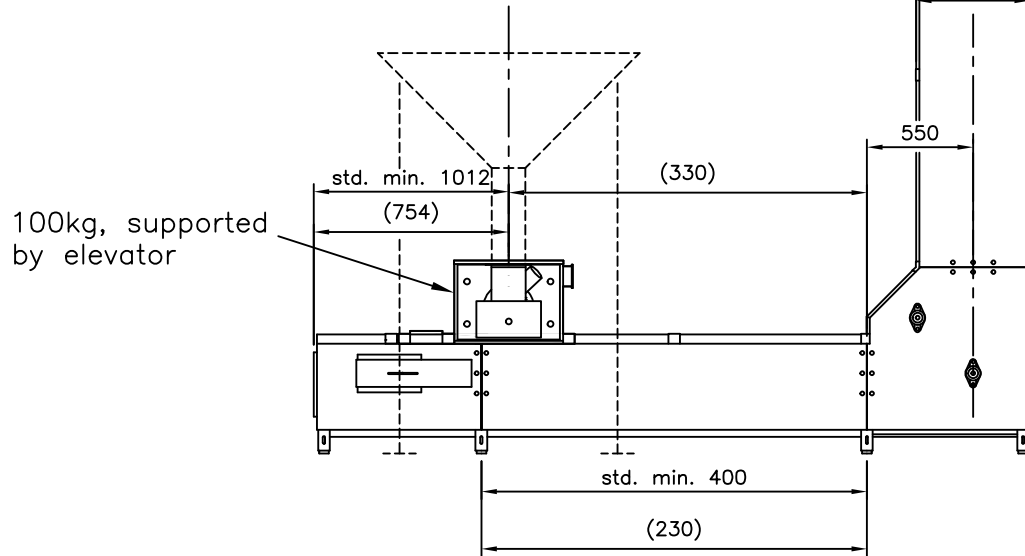

Buffer recommended 0,25m³, not included.
(supported separately)

100kg, supported
by elevator

() = absolute possible minimum.

Optional
Placement

Simatek BULK SYSTEMS A/S Charlottevej 8, DK-4270 Hoeng. Tel.: +45 59841080 Fax: +45 59852445	DRAWN BY	TLK
	DATE	30062014
Universalelevator type 33E CBFS - "drumfeeder"	SCALE	1:20 (A2)
	CHECK BY	
Mounting dimensions	APPR. BY	
	REVISED	09032017
	DRAWING NO.	980020D
THIS DRAWING IS OUR POSSESSION AND MAY NOT BE USED WITHOUT OUR PERMISSION		